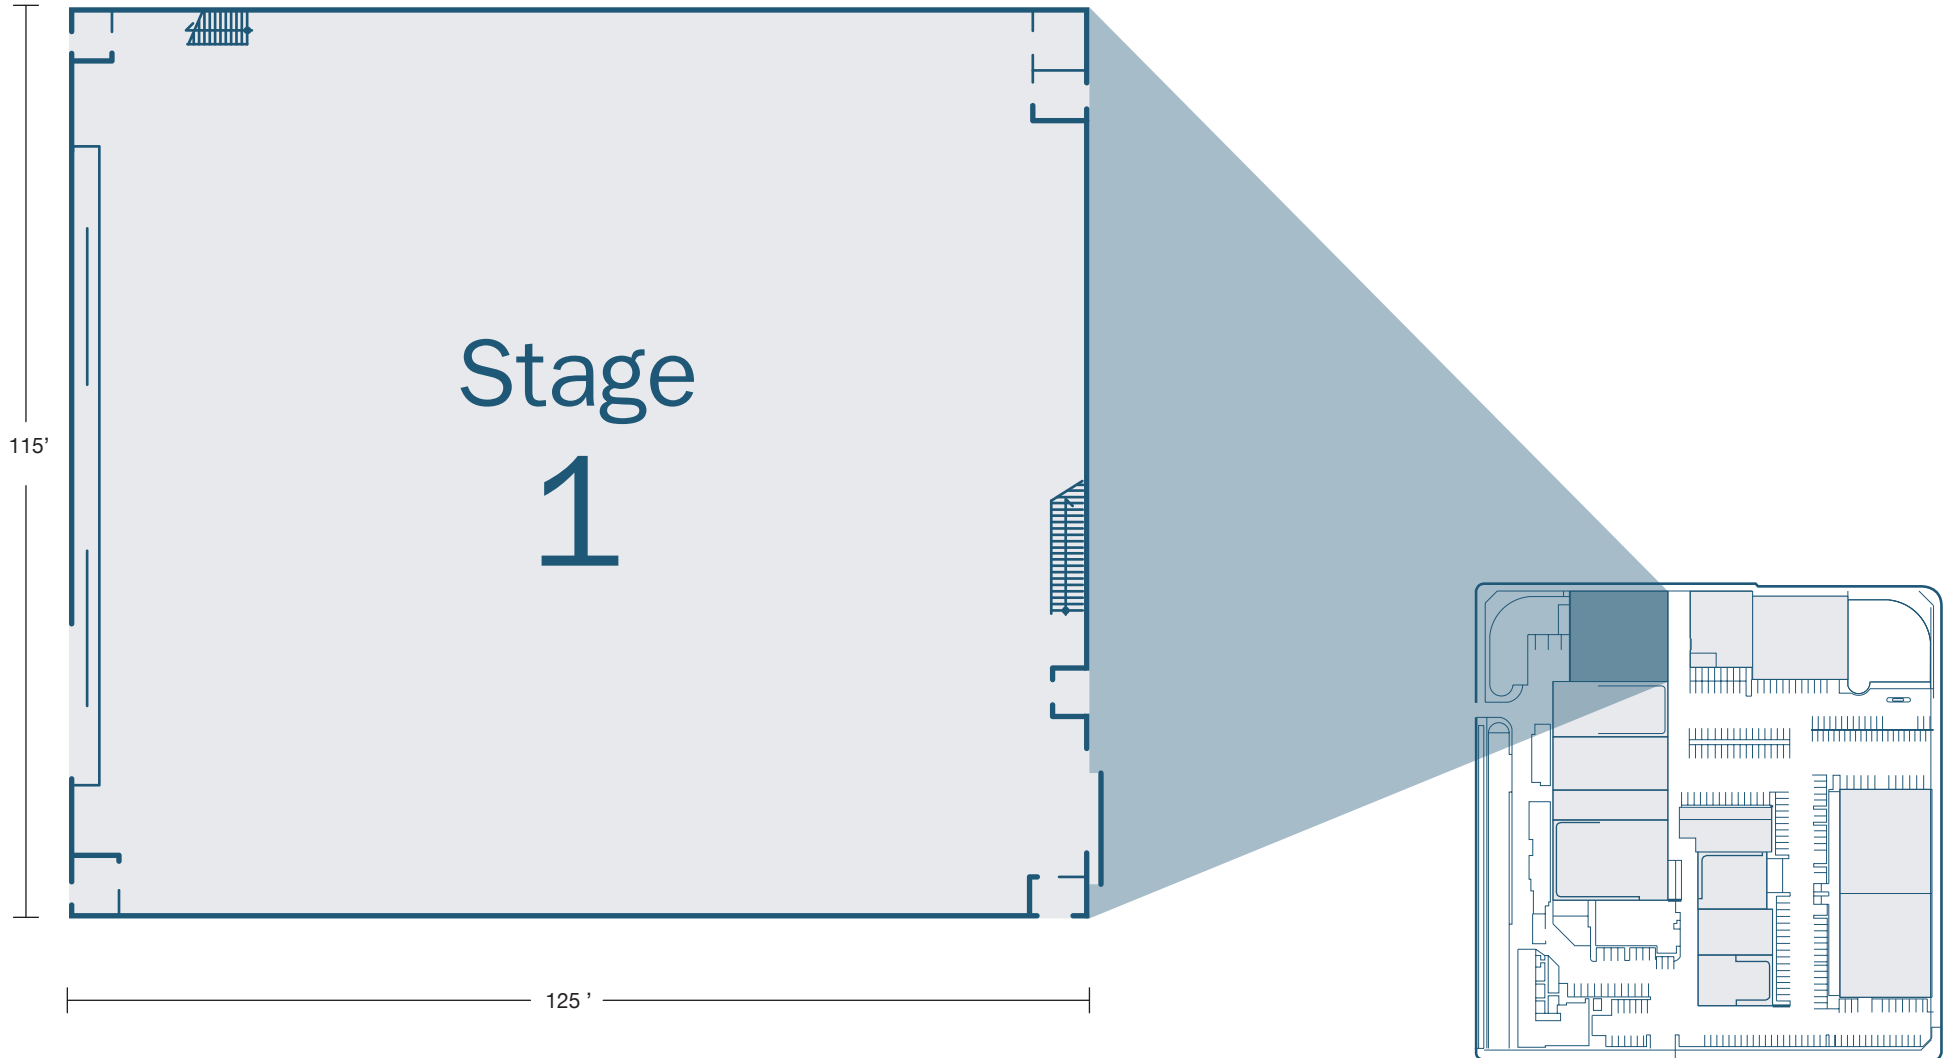

RALEIGH STUDIOS

Raleigh Studios Hollywood

5300 Melrose Avenue
Hollywood, CA
raleighstudios.com
888.960.FILM

HOLLYWOOD sound stage 01	STAGE	SQ. FT.	DIMENSIONS	HEIGHT Ft	FLOOR	DOOR (W x H)	POWER	AC / HEAT
	1	14,375	125' x 115'	35'	Raised Wood Floor	17' 1" x 23' 6"	4,800 amps	100