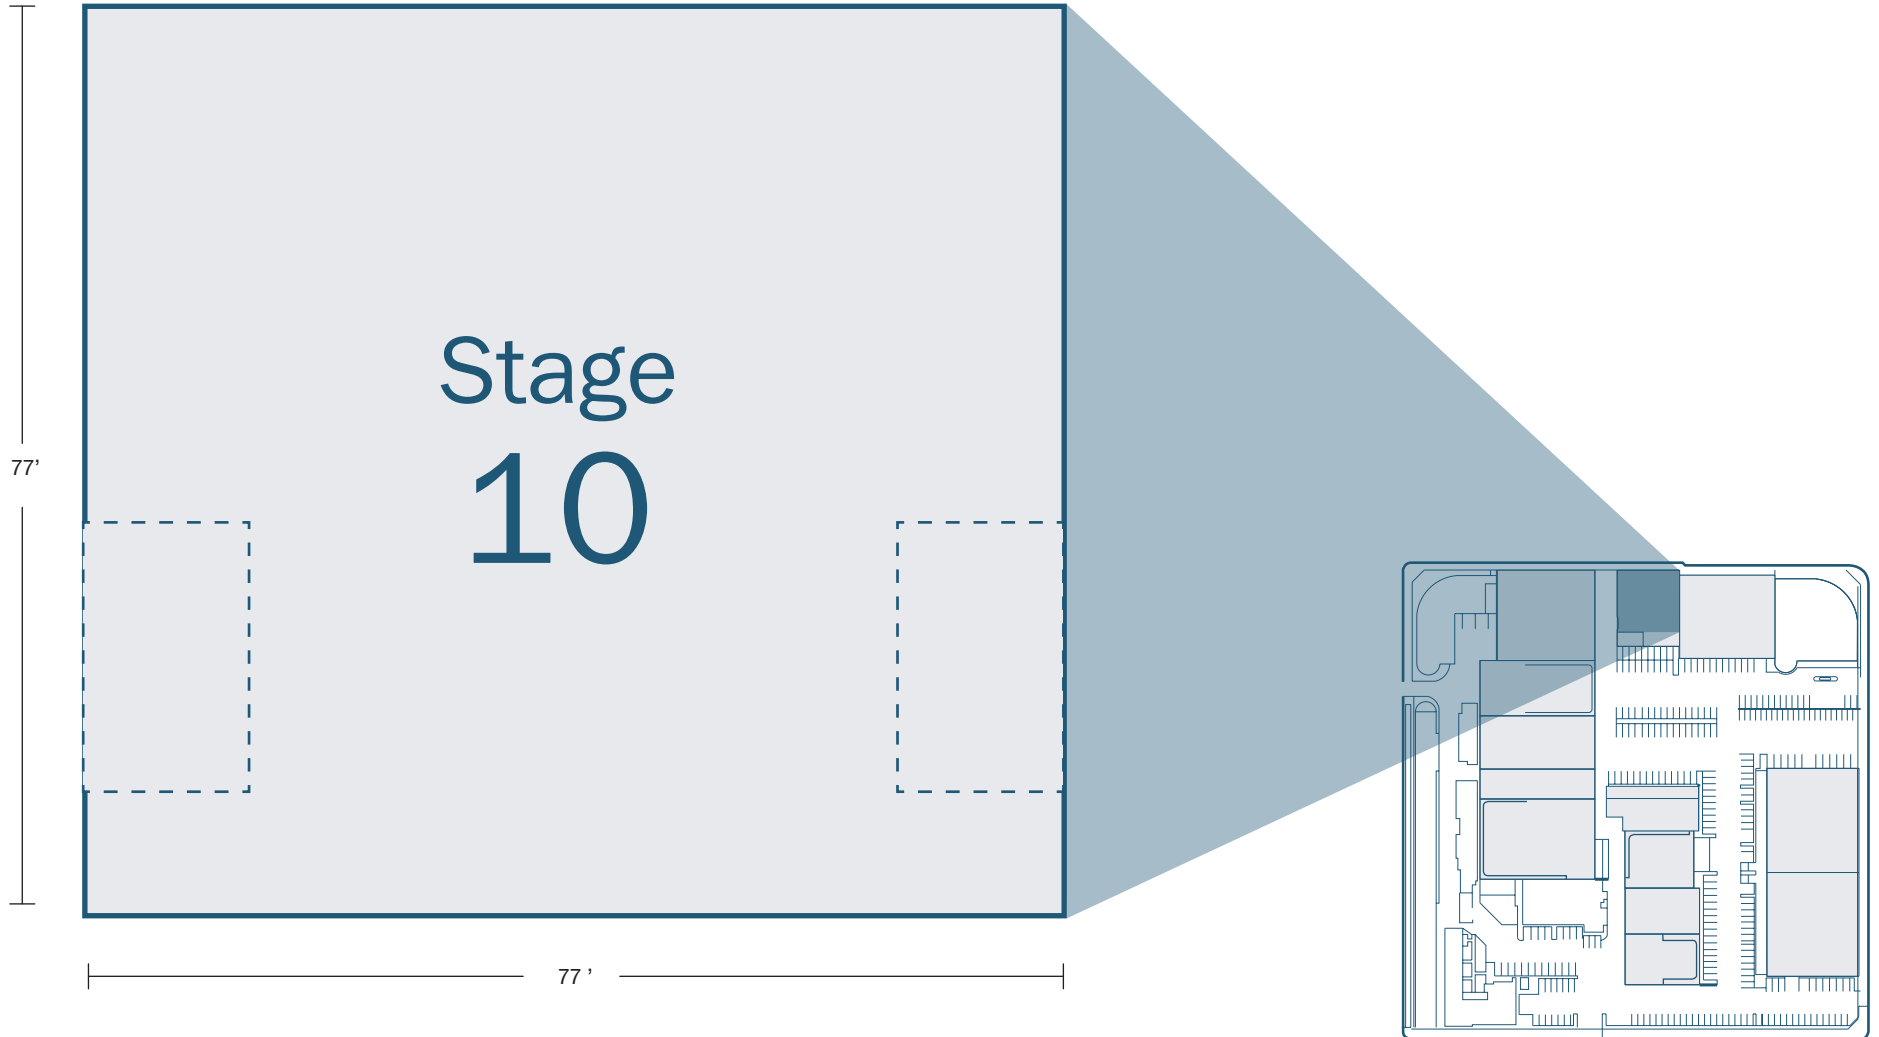

**RALEIGH STUDIOS**

**Raleigh Studios Hollywood**

5300 Melrose Avenue  
Hollywood, CA  
raleighstudios.com  
888.960.FILM

**HOLLYWOOD**  
sound stage 10

STAGE	SQ. FT.	DIMENSIONS	HEIGHT Ft	FLOOR	DOOR (W x H)	POWER	AC / HEAT
10	5,930	77' x 77'	20'	Wood Over Concrete	11' x 15'	3,600 amps	38 tons

Connects to stage 14

While the information contained herein is believed to be accurate it is not guaranteed. 2017 Raleigh Studios