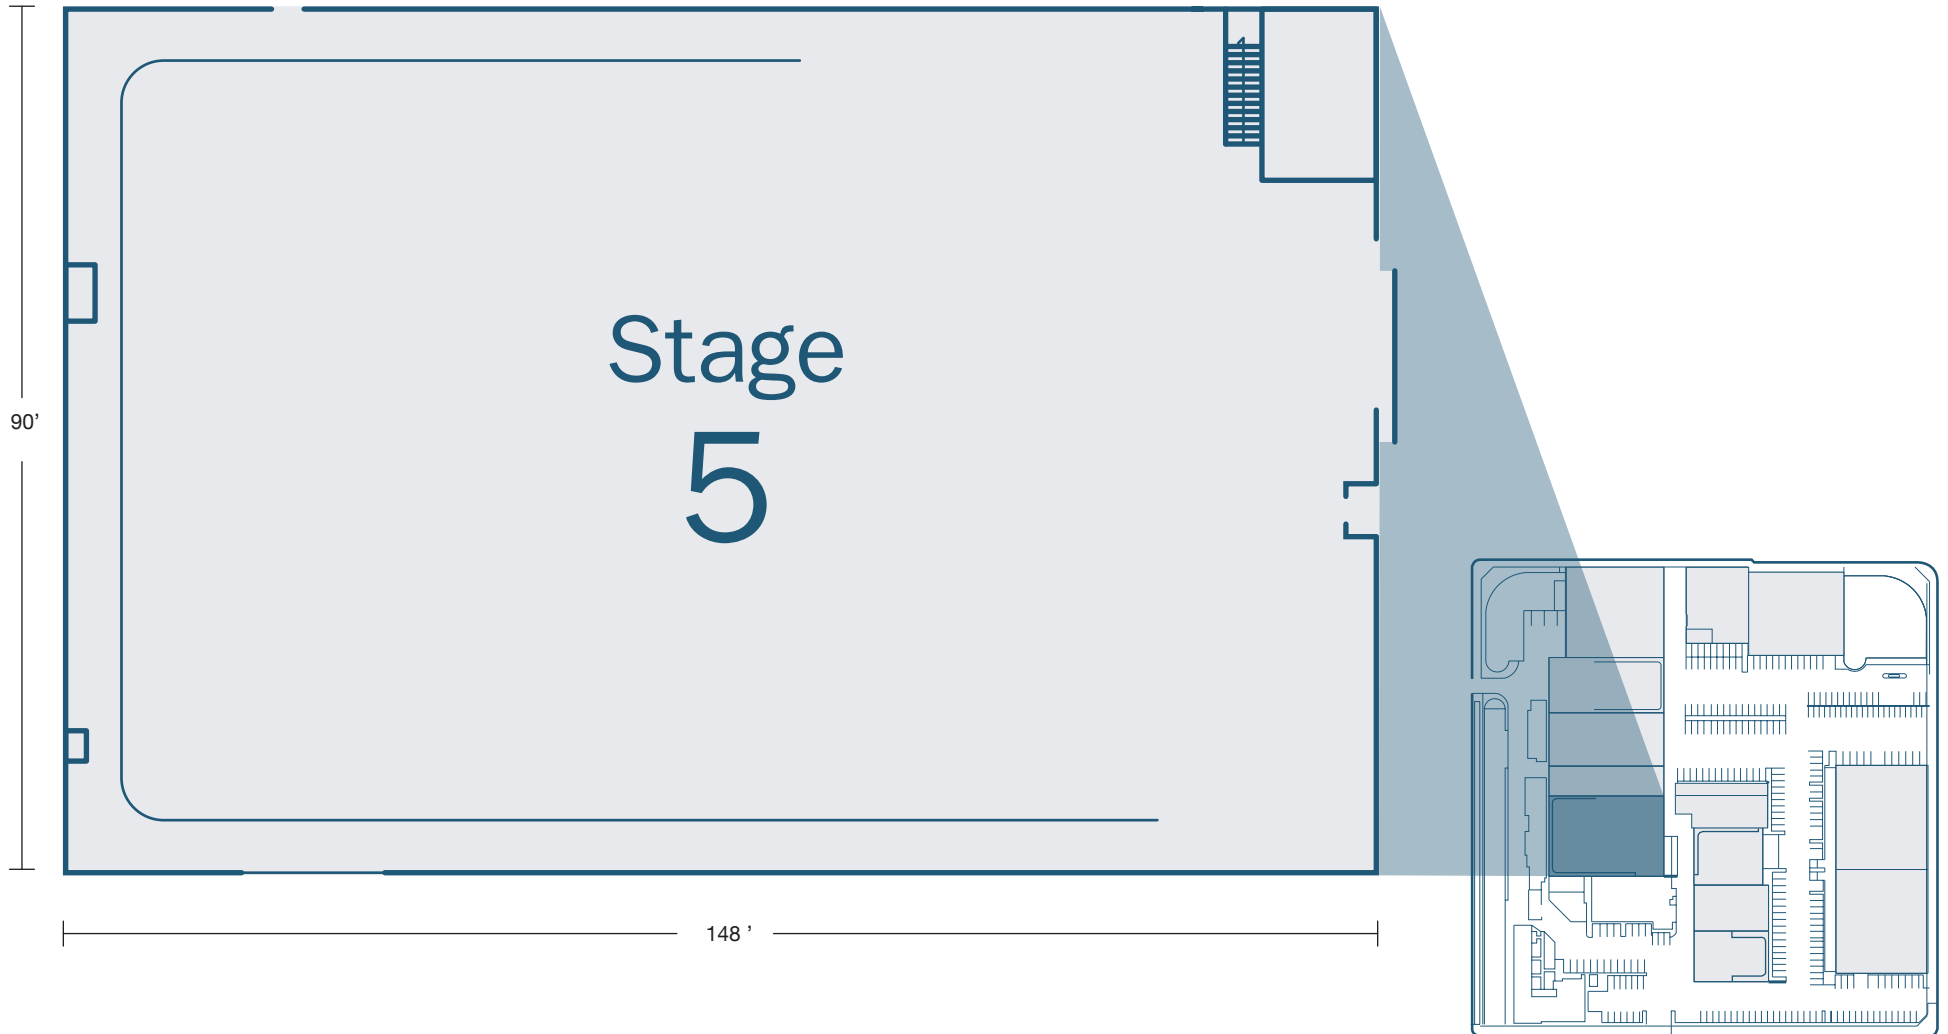

RALEIGH STUDIOS

Raleigh Studios Hollywood

5300 Melrose Avenue
Hollywood, CA
raleighstudios.com
888.960.FILM

HOLLYWOOD sound stage 05	STAGE	SQ. FT.	DIMENSIONS	HEIGHT Ft	FLOOR	DOOR (W x H)	POWER	AC / HEAT
	5	13,320	148' x 90'	35'	Raised Wood Floor	18' x 17' 10"	5,600 amps	60