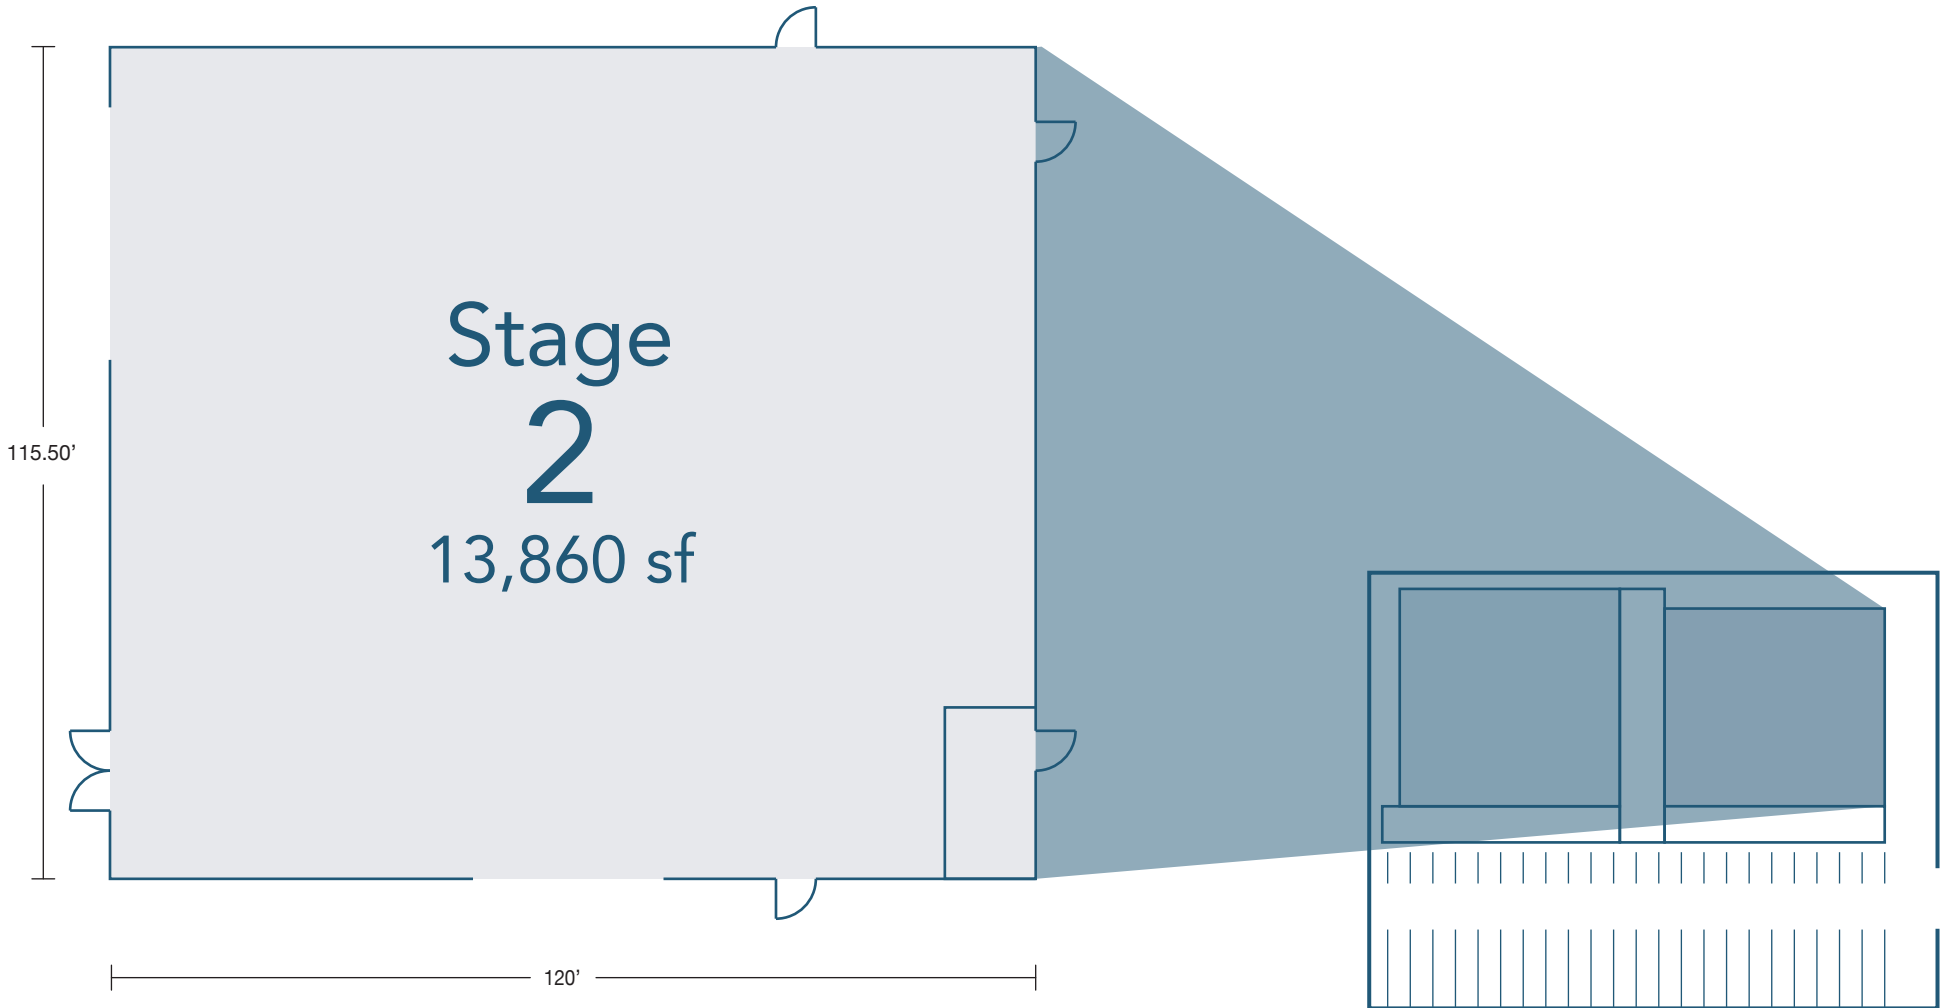

RALEIGH STUDIOS

Raleigh Studios Saticoy

5300 Melrose Avenue
Hollywood, CA
raleighstudios.com
888.960.FILM

SATICOY sound stage 2	STAGE	SQ. FT.	DIMENSIONS	HEIGHT Ft	FLOOR	DOOR (W x H)	POWER	AC
	2	13,860	115.50' x 120'	39'	Raised Wood Floor	19' x 14'	21,600 amps	130 tons