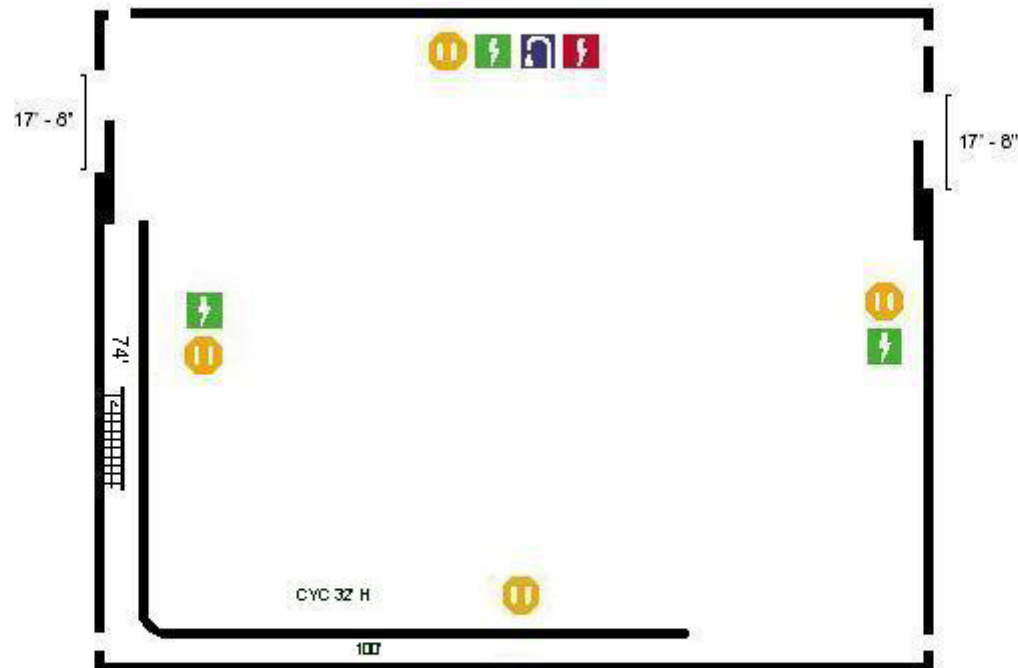

Sound Stage 16: Length: 150' / Width: 120' / Height to Grid: 35' / Area: 18,000 sq. ft. / Wall cyc 100' x 74' x 32'

-  sink
-  1,200 amps
-  3,600 amps
-  natural gas, water, phones, service outlets

1" = 32'

RALEIGHSTUDIOS
HOLLYWOOD | MANHATTAN BEACH

Raleigh Studios Manhattan Beach
1600 Rosecrans Avenue
Manhattan Beach, CA
(310) 727 2700
www.raleighstudios.com

While the information contained herein is believed to be accurate it is not guaranteed. ©2001 Raleigh Studios